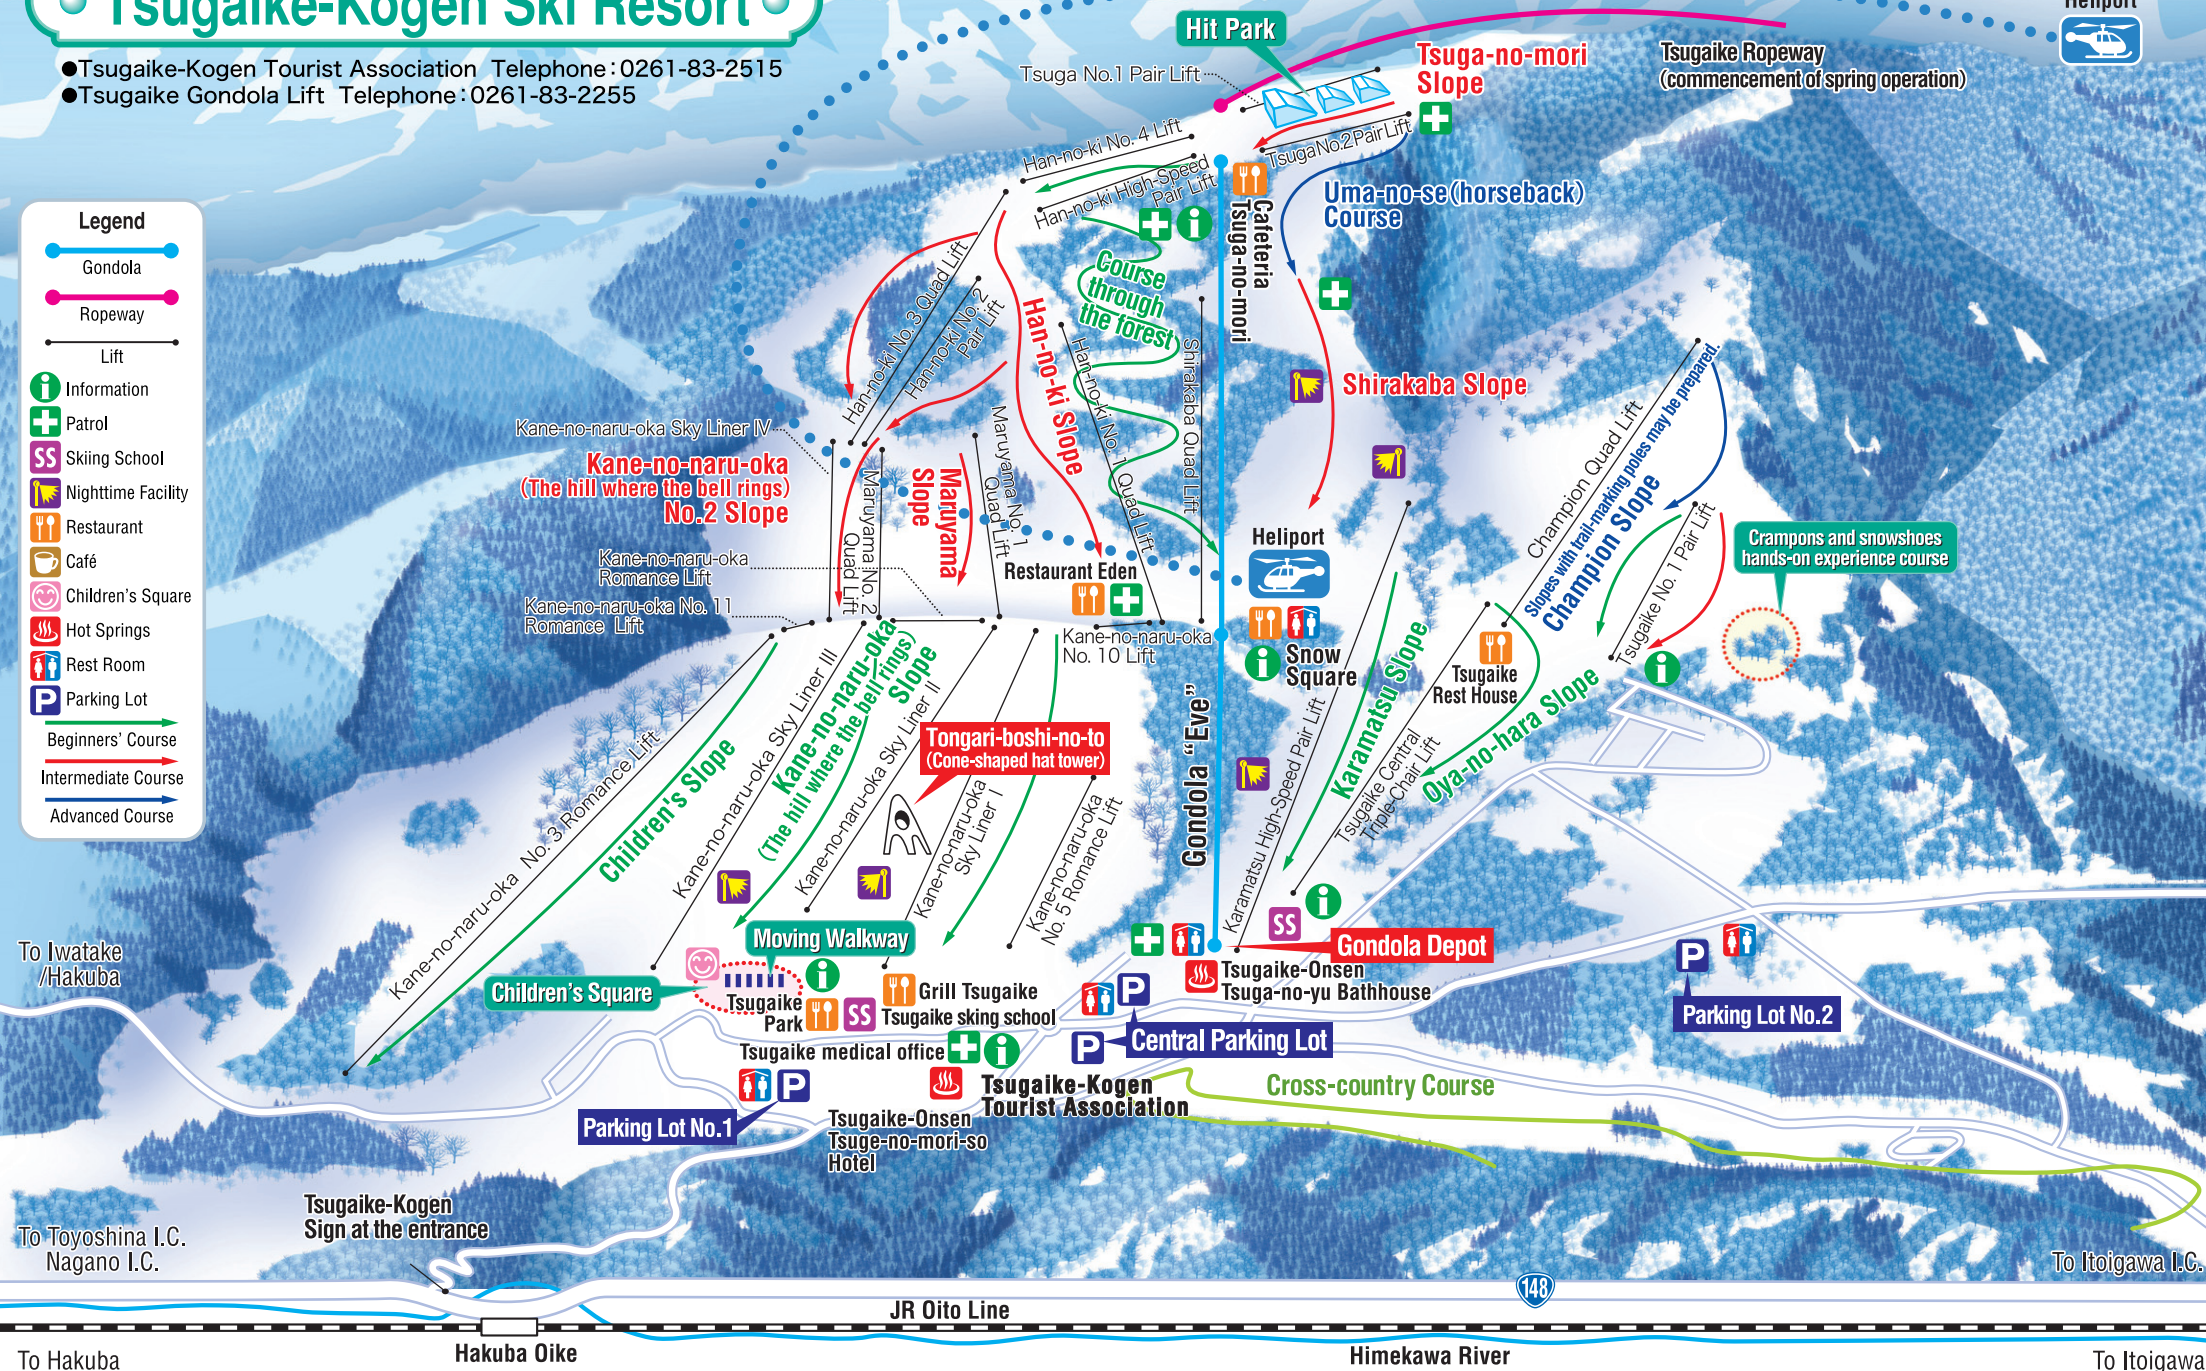

# OTARI SKI AREA MAP TSUGAIKE KOGEN

## Tsugaike-Kogen Ski Resort

- Tsugaike-Kogen Tourist Association Telephone:0261-83-2515
- Tsugaike Gondola Lift Telephone:0261-83-2255

**Legend**

- Gondola
- Ropeway
- Lift
- Information
- Patrol
- Skiing School
- Nighttime Facility
- Restaurant
- Café
- Children's Square
- Hot Springs
- Rest Room
- Parking Lot
- Beginners' Course
- Intermediate Course
- Advanced Course

Crampons and snowshoes hands-on experience course

Slopes with trail-marking poles may be prepared.

Tsugaike-Kogen Sign at the entrance